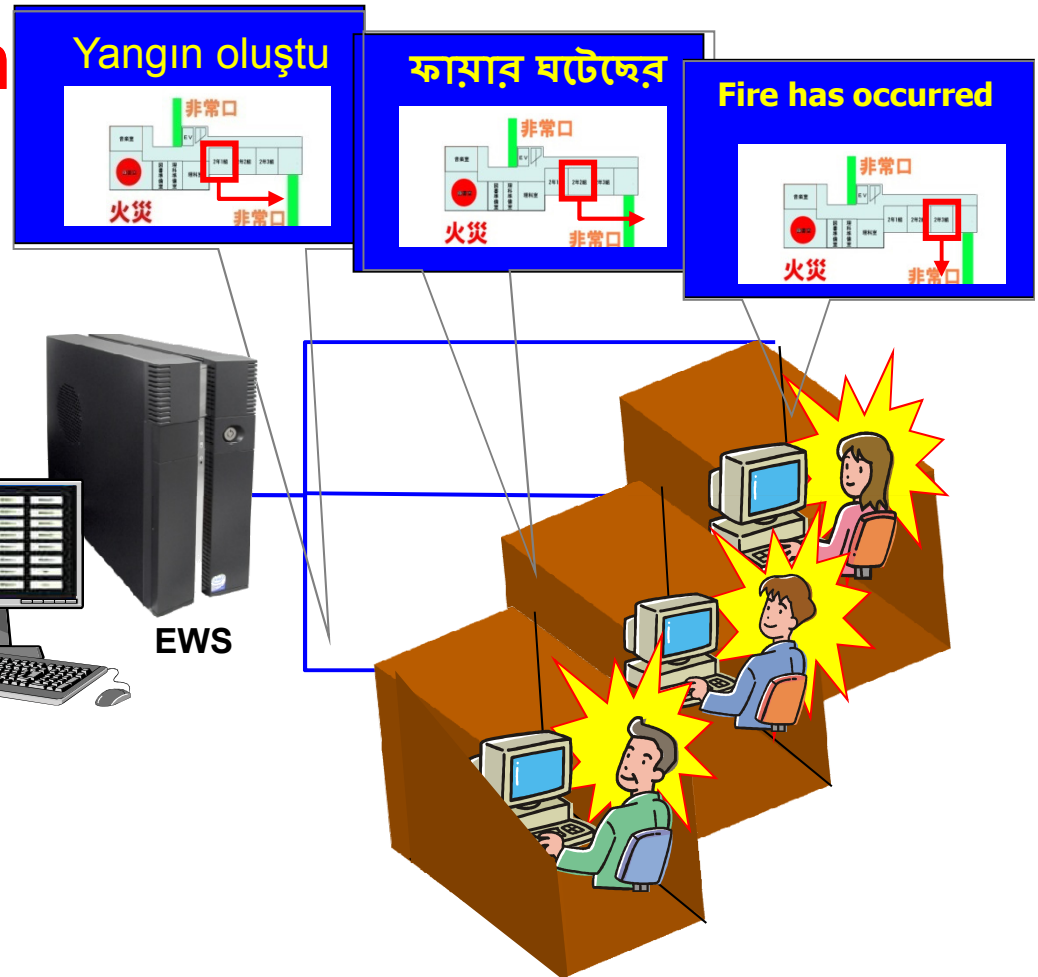

If you receive an **Emergency alert early warning**, by way of the existing campus LAN is the staff, it displays the evacuation message to the business for PC. In addition, in the lobbies of hotels and public facilities, it can be used to display the message in the large screen. **Display a notice in a foreign language for all.**

Suspicious intruder

To early detection and response of a suspicious person !

Emergency pushbutton

Staff room

If you press the emergency pushbutton to discover a suspicious person, it displays the emergency message image on a large display that via the existing campus LAN, it was placed in the staff room and computer teachers are using in the classroom. I can also automatic delivery of mail

Fire

Effective response in case of fire !

Fire alarm apparatus

If a fire occurs in large-scale facilities, it displays the evacuation message to each business for PC and large display such as a lobby.

Moreover, it is also possible to display the evacuation route to the emergency exit by displaying a plan view of the facility. I can display different .PC units to display the safe path from the location of the PC and display.

Disaster prevention

Equipment and safety management in the field Monitoring system of the machine !

It detects an abnormality of the machine

If the detector to inform the abnormality of the equipment and machinery or accident in the factory has been activated, a large display in the factory, in the PC business for the site office, etc., and to display the emergency message, respectively. At the same time, it sends a message to the emergency transceiver site workers are mobile, and enables quick response