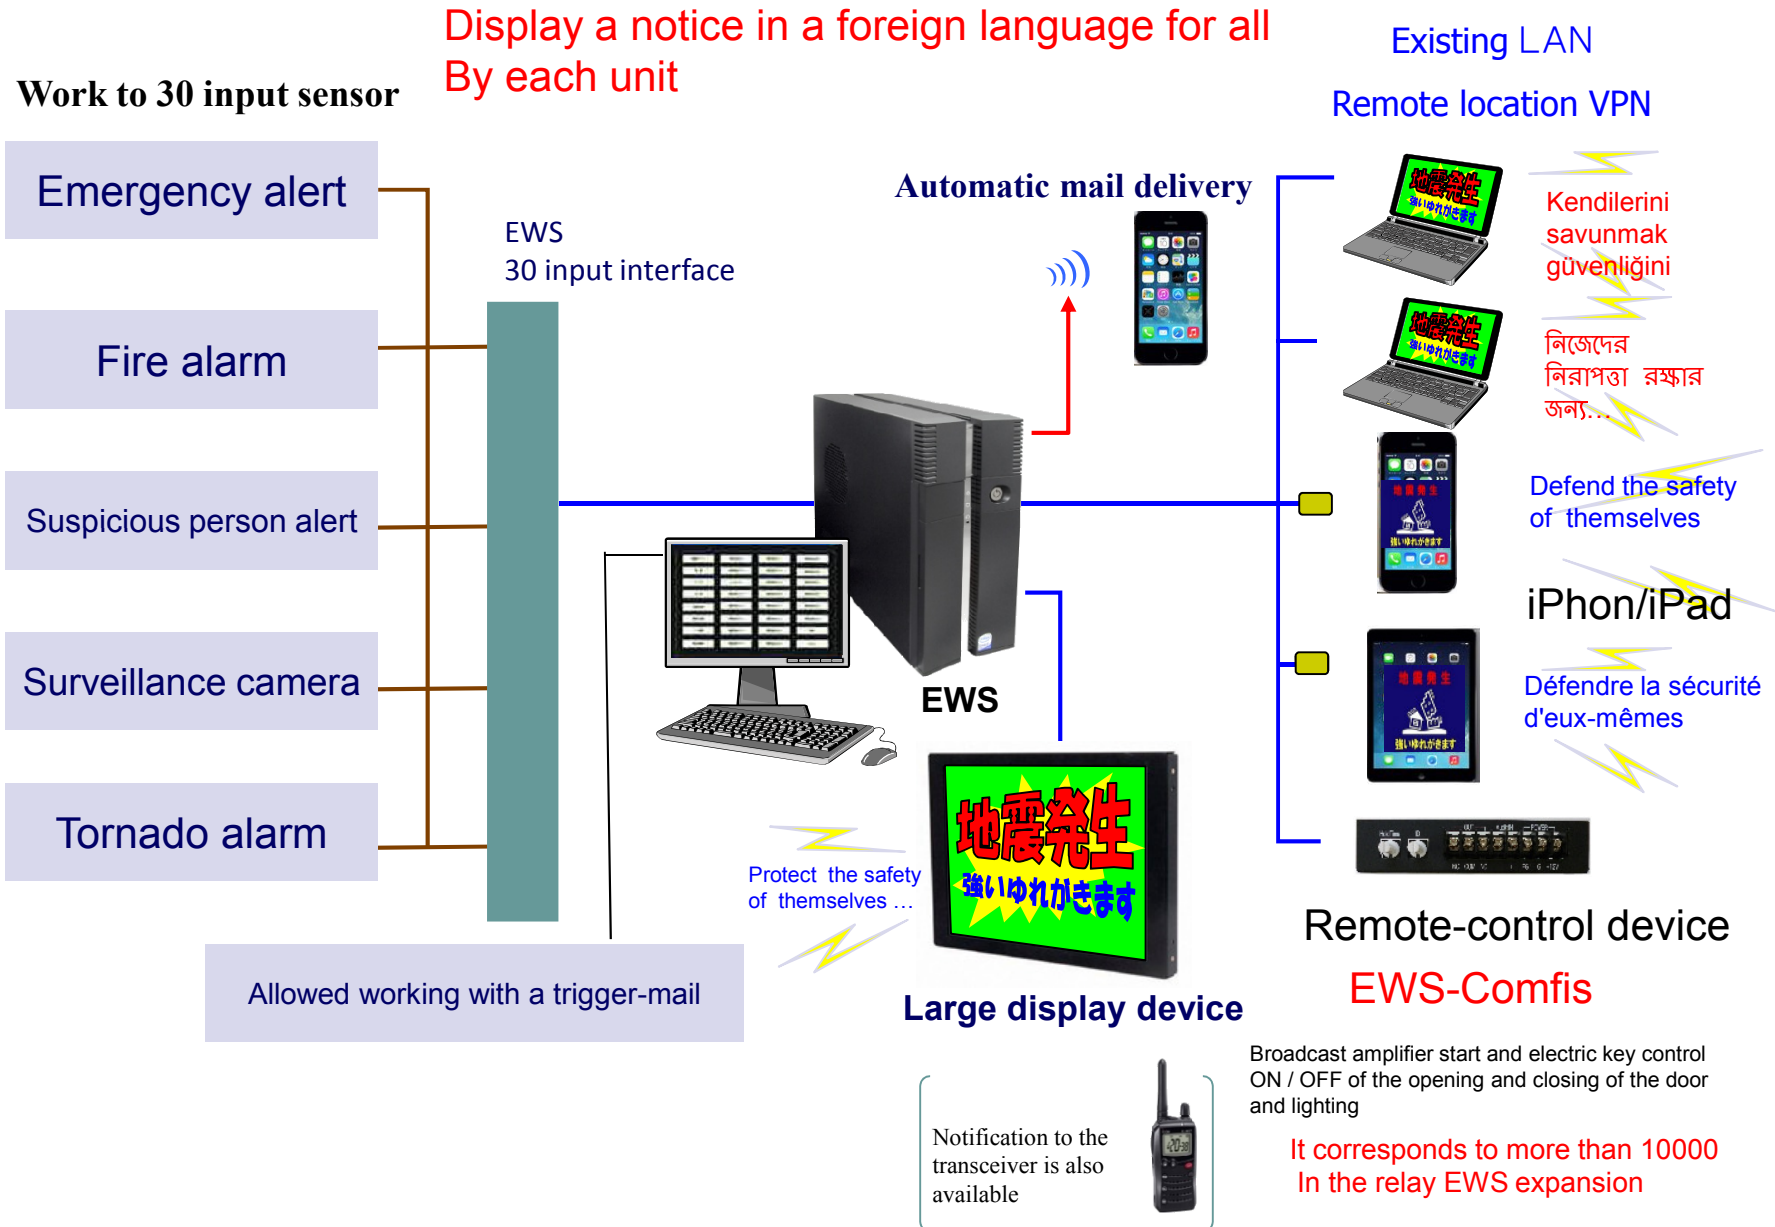

EWS System configuration