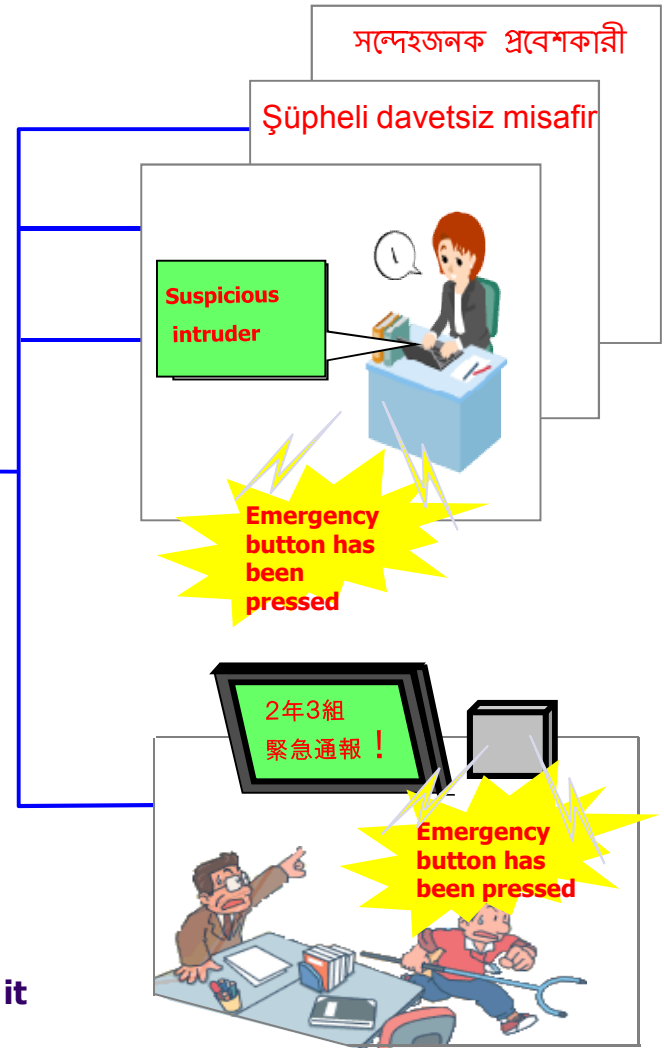

The large display and the computer screen in use within the facility, EWS, which has received the signal from each terminal equipment, display the "voice and image" corresponding to the signal immediately.

EWS System configuration

Emergency alert

The effective response of emergency alert !

Emergency alert

Emergency alert Early Warning Unit

EWS

Large display device

LAN

If you receive an **Emergency alert early warning**, by way of the existing campus LAN is the staff, it displays the evacuation message to the business for PC. In addition, in the lobbies of hotels and public facilities, it can be used to display the message in the large screen. **Display a notice in a foreign language for all.**

Suspicious intruder

To early detection and response of a suspicious person !

Emergency pushbutton

Staff room

If you press the emergency pushbutton to discover a suspicious person, it displays the emergency message image on a large display that via the existing campus LAN, it was placed in the staff room and computer teachers are using in the classroom. I can also automatic delivery of mail