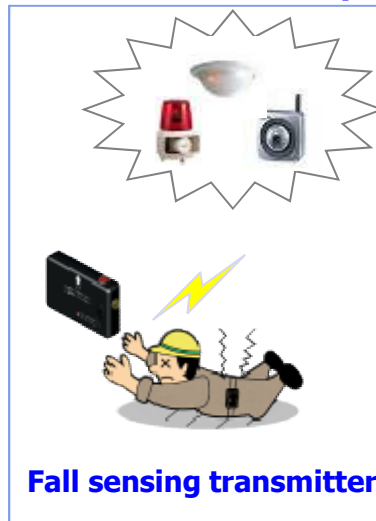

Suspicious intruder

To early detection and response of a suspicious person !

Emergency pushbutton

Staff room

If you press the emergency pushbutton to discover a suspicious person, it displays the emergency message image on a large display that via the existing campus LAN, it was placed in the staff room and computer teachers are using in the classroom. I can also automatic delivery of mail

Fire

Effective response in case of fire !

Fire alarm apparatus

If a fire occurs in large-scale facilities, it displays the evacuation message to each business for PC and large display such as a lobby.

Moreover, it is also possible to display the evacuation route to the emergency exit by displaying a plan view of the facility. I can display different .PC units to display the safe path from the location of the PC and display.

Disaster prevention

Equipment and safety management in the field Monitoring system of the machine !

It detects an abnormality of the machine

If the detector to inform the abnormality of the equipment and machinery or accident in the factory has been activated, a large display in the factory, in the PC business for the site office, etc., and to display the emergency message, respectively. At the same time, it sends a message to the emergency transceiver site workers are mobile, and enables quick response