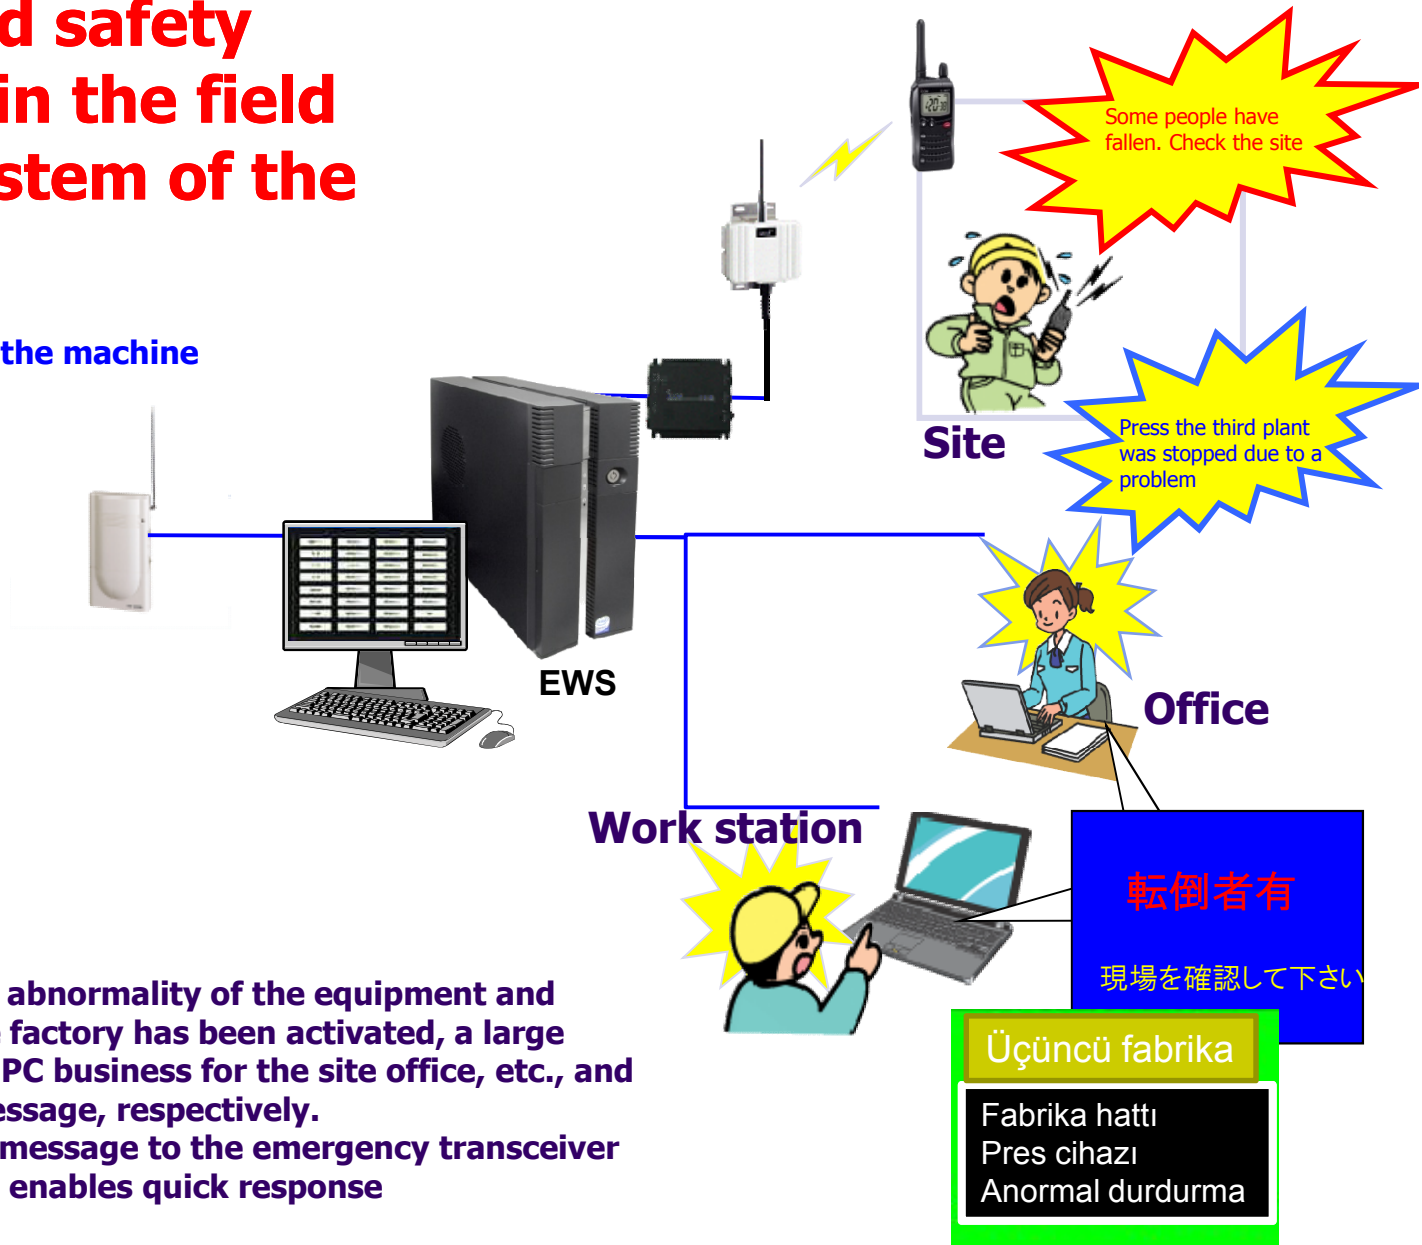

Suspicious intruder

To early detection and response of a suspicious person !

Emergency pushbutton

Staff room

If you press the emergency pushbutton to discover a suspicious person, it displays the emergency message image on a large display that via the existing campus LAN, it was placed in the staff room and computer teachers are using in the classroom. I can also automatic delivery of mail

Fire

Effective response in case of fire !

Fire alarm apparatus

If a fire occurs in large-scale facilities, it displays the evacuation message to each business for PC and large display such as a lobby.

Moreover, it is also possible to display the evacuation route to the emergency exit by displaying a plan view of the facility. I can display different .PC units to display the safe path from the location of the PC and display.

Disaster prevention

Equipment and safety management in the field Monitoring system of the machine !

It detects an abnormality of the machine

If the detector to inform the abnormality of the equipment and machinery or accident in the factory has been activated, a large display in the factory, in the PC business for the site office, etc., and to display the emergency message, respectively. At the same time, it sends a message to the emergency transceiver site workers are mobile, and enables quick response

The biggest feature

1. Check the situation accurately, quickly

Convey information to ensure the screen display and voice messages to the computer of one person in an emergency. I can change the display of the screen and audio to each computer.